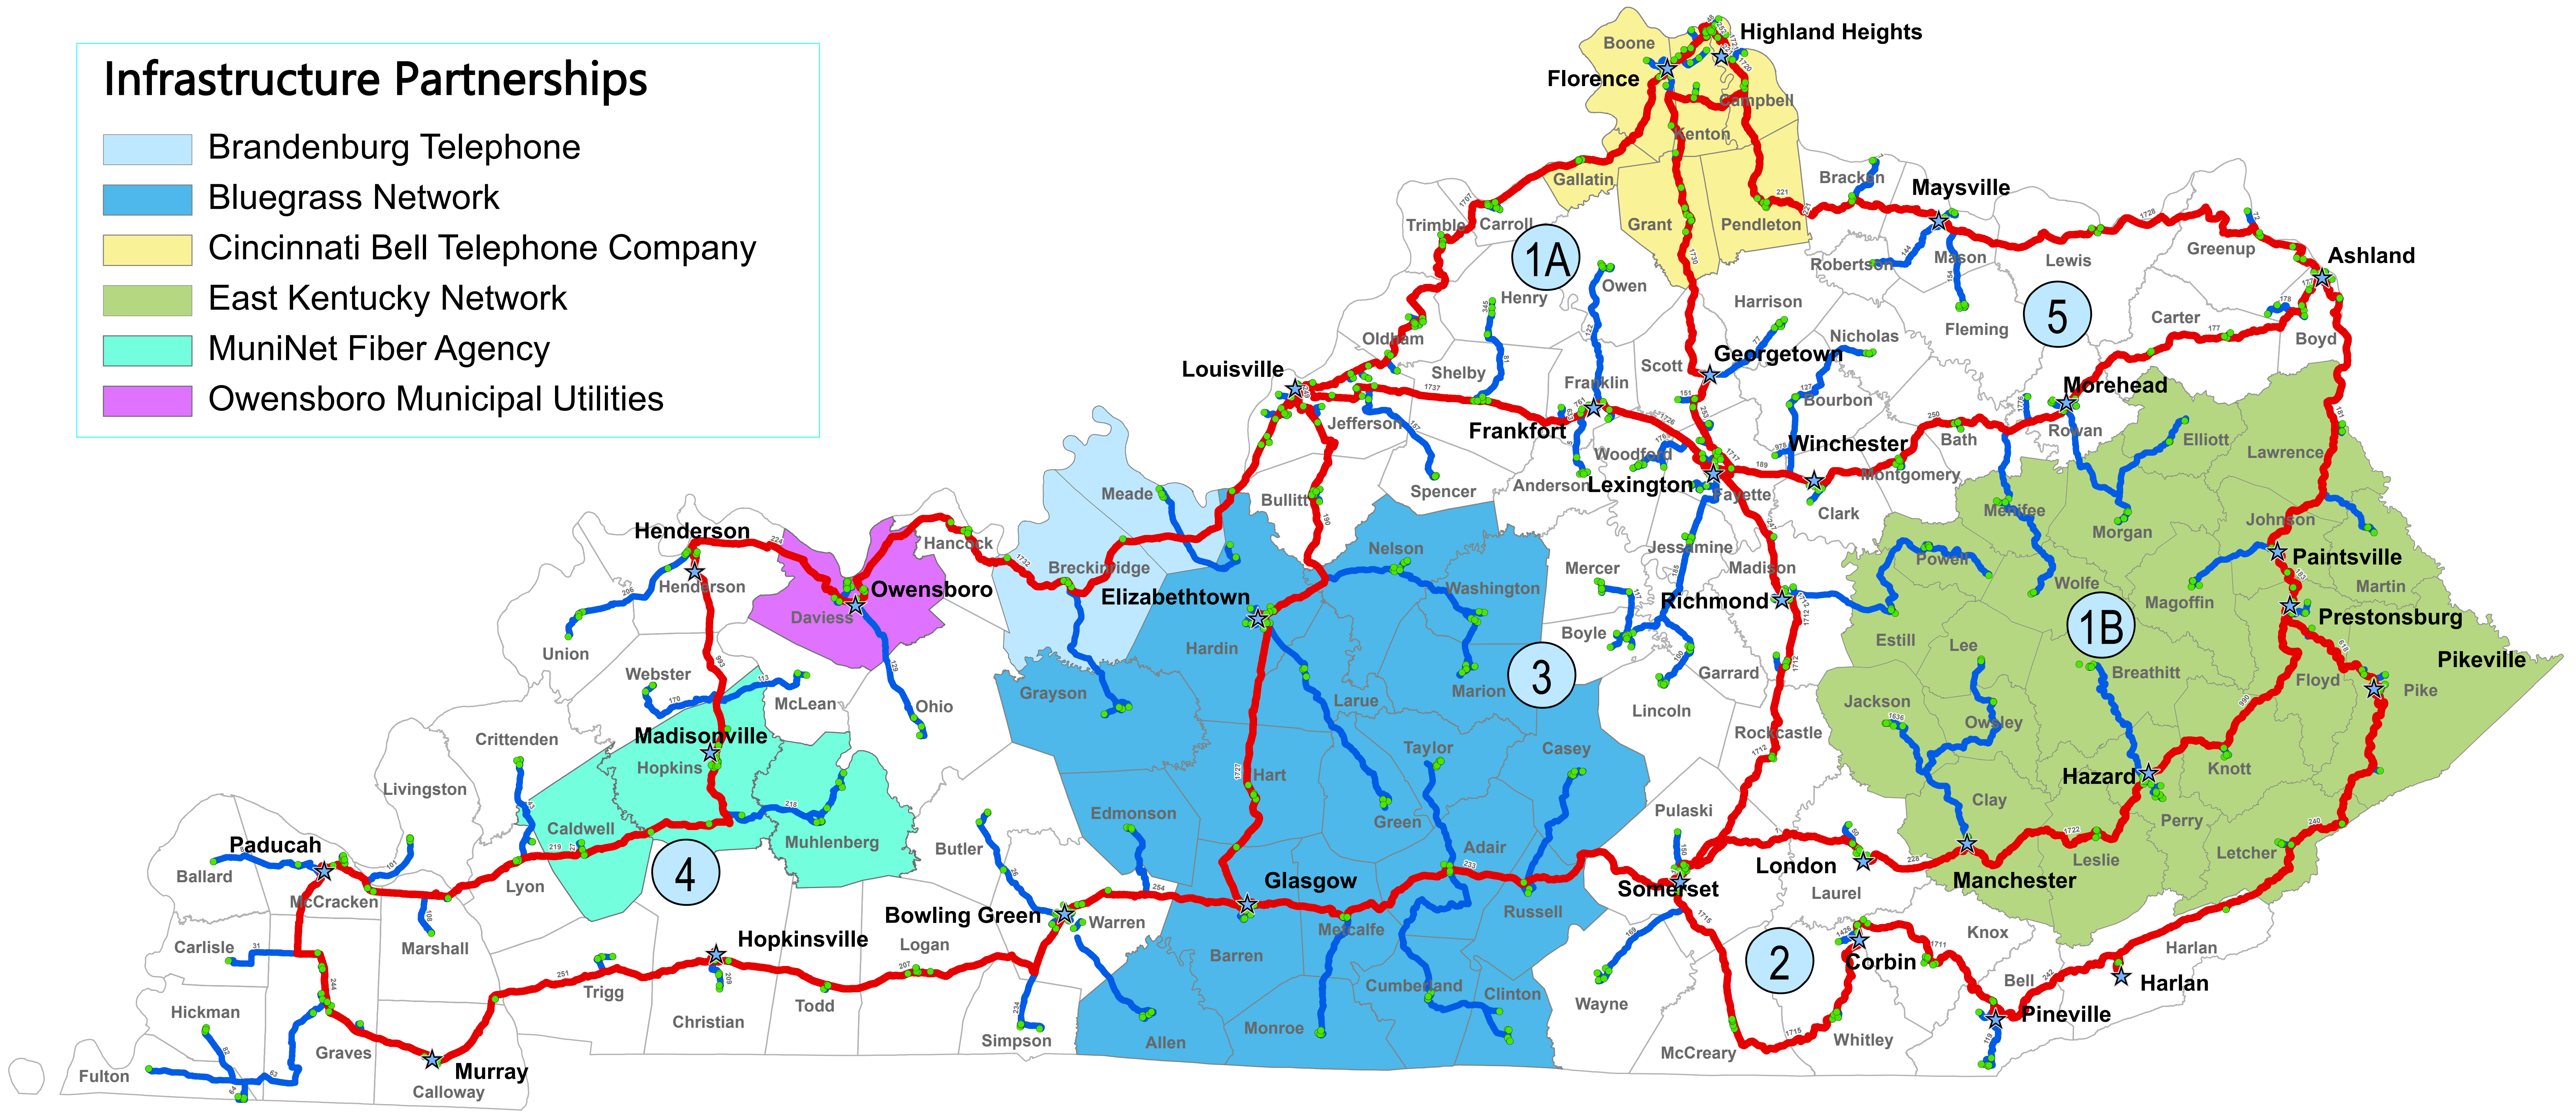

KCNA Kentuckyvired

Infrastructure Partnerships

- Brandenburg Telephone
- Bluegrass Network
- Cincinnati Bell Telephone Company
- East Kentucky Network
- MuniNet Fiber Agency
- Owensboro Municipal Utilities

MAP LEGEND

- Projected Backbone
- Node
- Projected Lateral
- Anchor/CAI
- County

Map Date: 01/9/2019